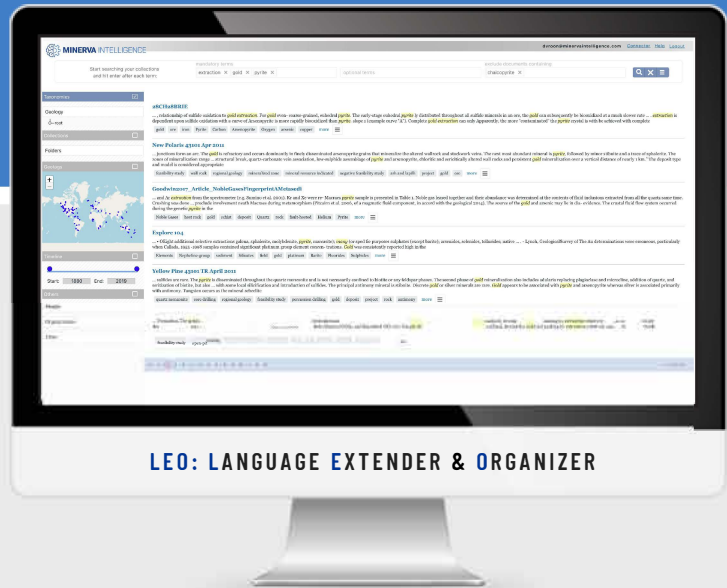

LEO

LEO interface demonstrating user experience of documentation tagging with custom user-defined criteria

LEO: LANGUAGE EXTENDER & ORGANIZER

SOLUTIONS

LEO

Cloud-based product built on Amazon Web Services (AWS) for companies with SharePoint 365 & less-complex customization needs.